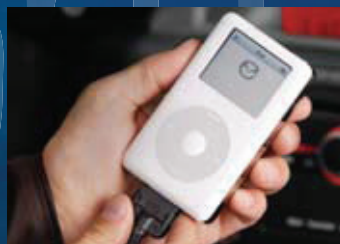

Fuel-Filler Door

Remote Engine Start<sup>2</sup>

Interior Lighting Kit

Front Mask

Moonroof Wind  
Deflector

SIRIUS Satellite Radio®  
Receiver Kit<sup>3</sup>

iPod® Integration  
Module

Motorola Portable  
Bluetooth® Car Kit  
T305