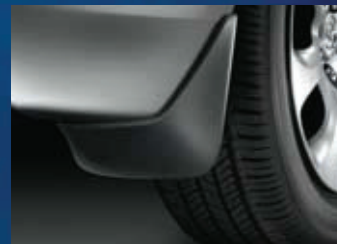

## MAZDA3

Rear Wing Spoiler

Front Air Dam

Rear Aero Flares and  
Center Under Skirt Kit

Side Sill Extensions  
(2)\*

Fog Lights (2)\*  
BBM4-V7-220

Front Splash Guards  
(2)\*

Rear Splash Guards  
(2)\*