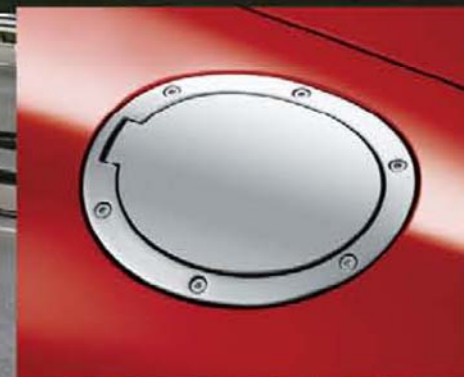

Rear Bumper Skirt: Complete the ground effects look with this sporty Rear Bumper Skirt.

Splash Guards: Protect your paint finish from rocks and other road debris. Available in all MX-5 colors.

EXTERIOR

MX-5 MIATA ACCESSORIES

Rear Lip Spoiler: Accent your sporty attitude with this race-inspired Rear Lip Spoiler. Color matched to your MX-5. Soft top only, not compatible with power retractable hard top.

Fuel-Filler Door: The chrome finish Fuel-Filler Door adds the technical look to your already good looking MX-5.